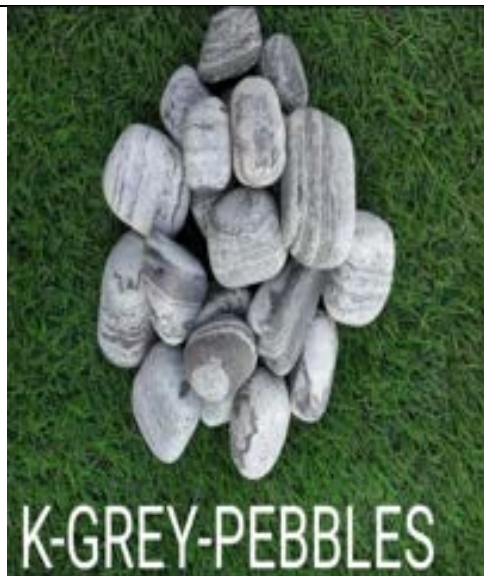

# COLOUR UNPOLISH PEBBLES

BIDASAR PEBBLES

BLACK GRANITE

D. RED PEBBLES

K-GREY-PEBBLES

RAINBOW  PEBBLES

Teakwood(RP-SK)

P-GRANITE PEBBLE