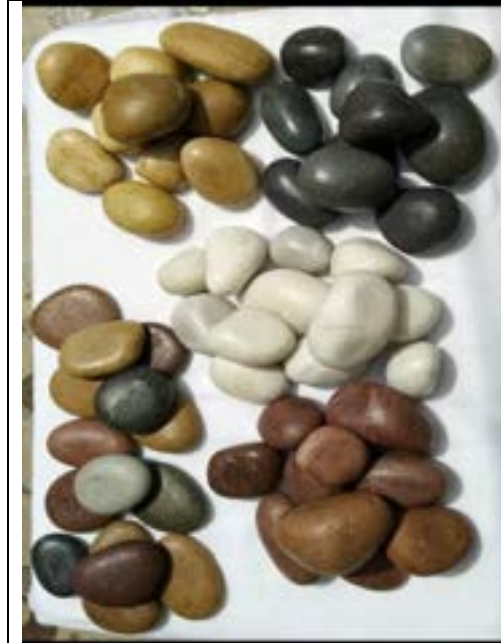

RIVER UNPOLISHED PEBBLES

SIZE= AVAILABLE IN ALL THE SIZES

PRIZE =

5-30 RS/KG

[FOR BULK QTY PRIZE WILL REDUCED.]

DETAILS= THIS NEEDED

4-6 KG IN A SQFT.[FOR OUTDOOR PURPOSE SPECIALLY] ALL COLOUR RIVER PEBBLES AVAILABLE ..USAGE FOR BULK LANDSCAPING PROJECTS..

CONTACT -7793853722

WWW.JYOTIGARG.COM