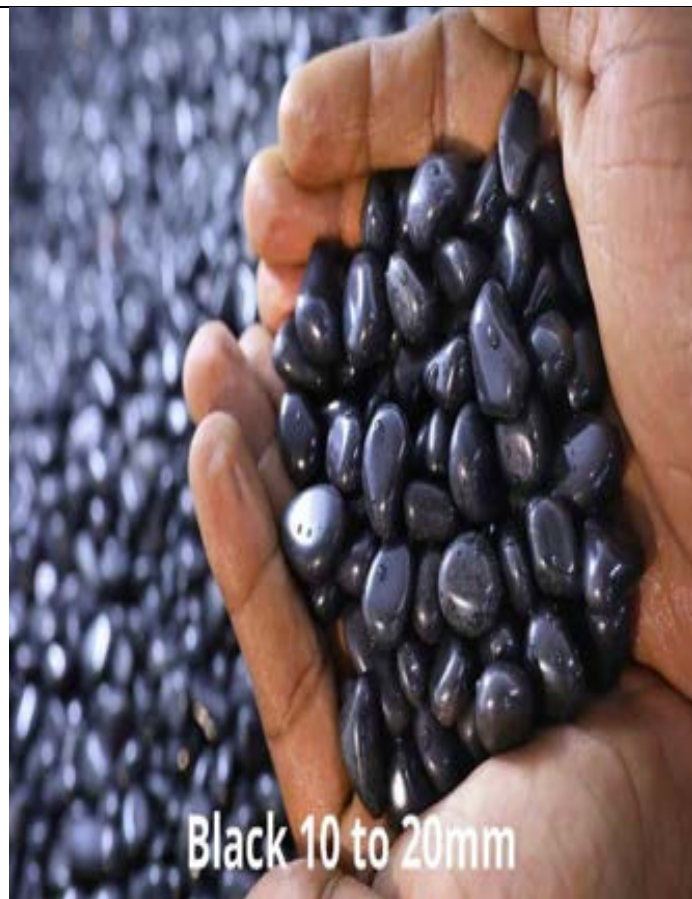

BLACK POLISHED PEBBLES A+

Black 10 to 20mm