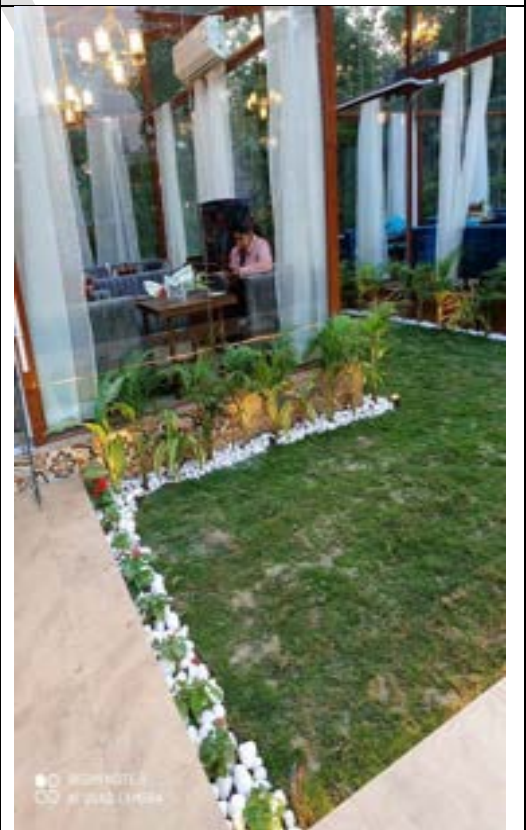

DECORATION FROM OUR CUSTOMER

CONTACT -7793853722

WWW.JYOTIGARG.COM