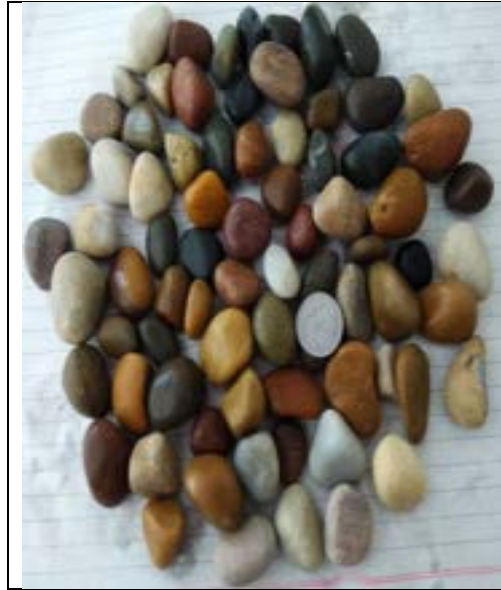

RIVER UNPOLISHED PEBBLES

SIZE= AVAILABLE IN ALL THE SIZES

PRIZE =

5-30 RS/KG

[FOR BULK QTY PRIZE WILL REDUCED.]

DETAILS= THIS NEEDED

4-6 KG IN A SQFT.[FOR OUTDOOR PURPOSE SPECIALLY] ALL COLOUR RIVER PEBBLES AVAILABLE ..USAGE FOR BULK LANDSCAPING PROJECTS..

CONTACT -7793853722

WWW.JYOTIGARG.COM