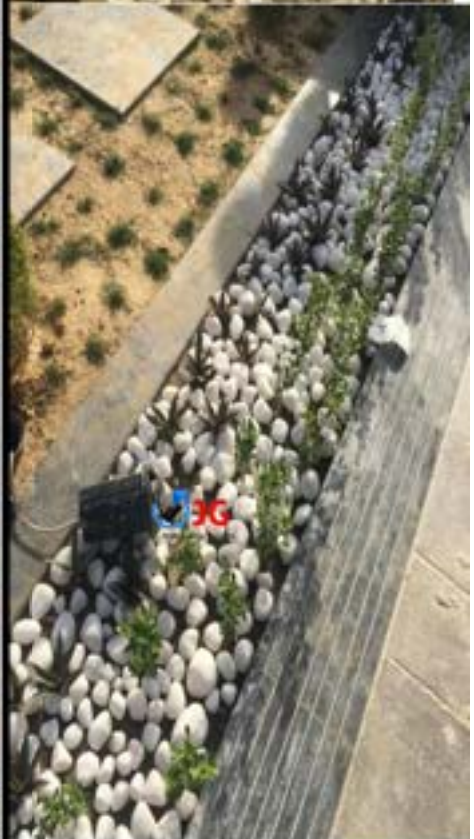

DECORATION OF JG'S CUSTOMERS